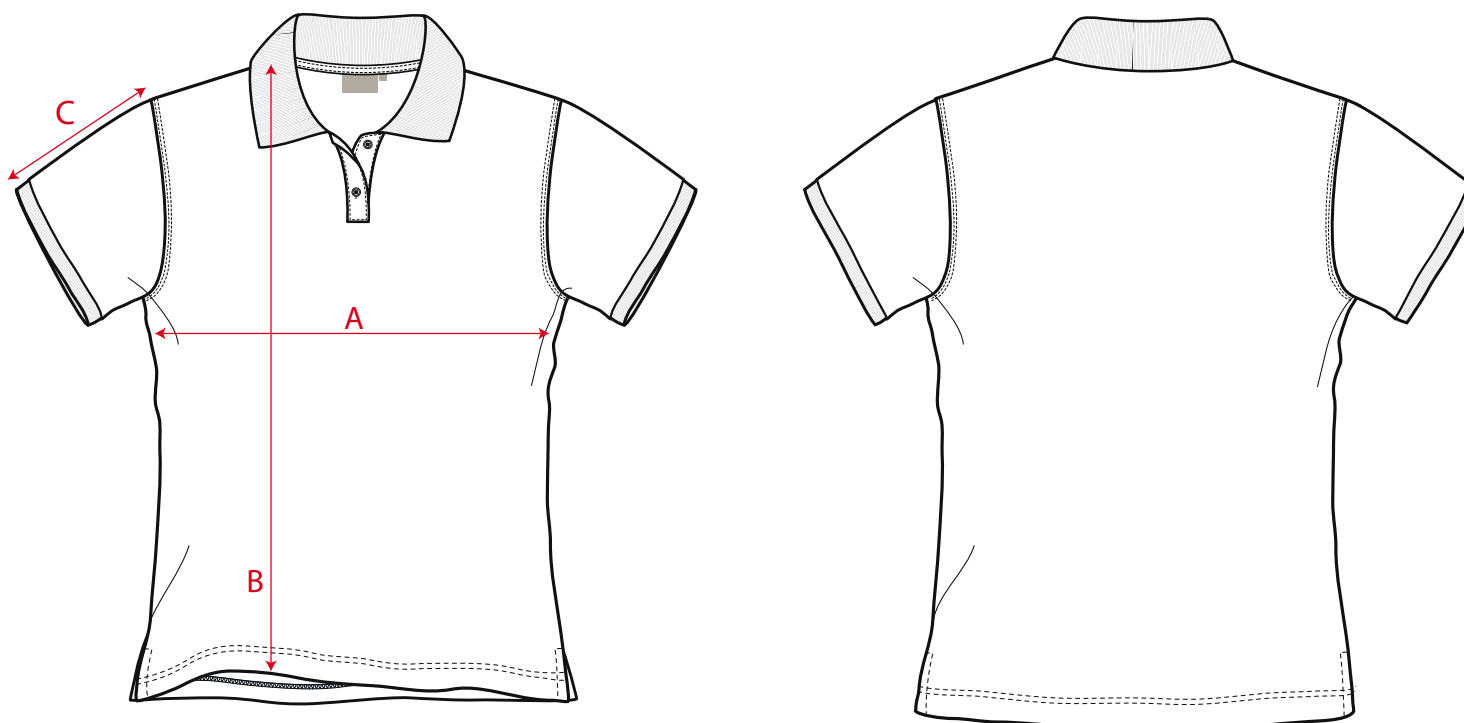

## POLOSHIRT RICARDO LADIES

Sizes	XS	S	M	L	XL	XXL
A Chest	43	46	49	52	55	58
B Length	63	65	67	69	71	73
C Sleeve Length (incl. cuff)	17,5	18,5	18,5	20,5	20,5	21,5

\*The tolerance on the length and width is 2cm