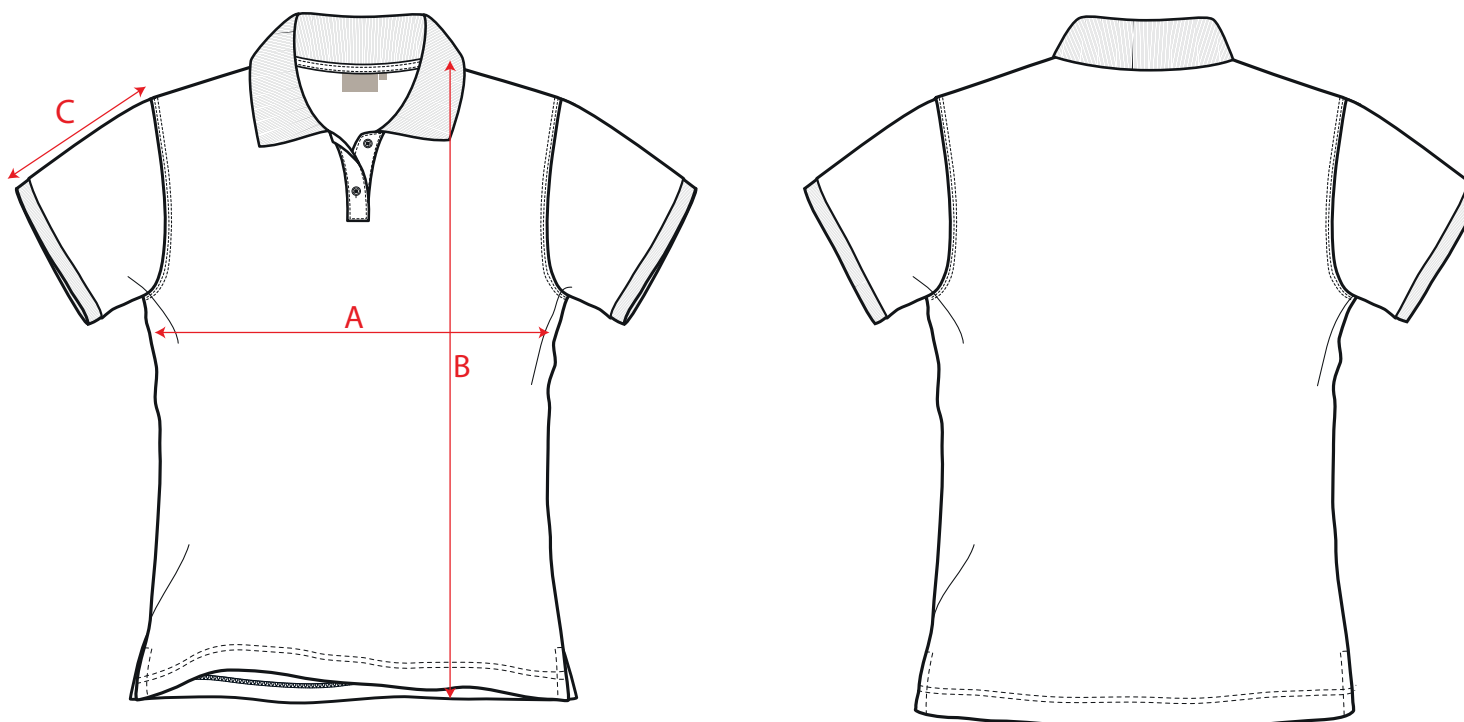

## POLOSHIRT CHARMA LADIES

Sizes	XS	S	M	L	XL	XXL
A Chest	43	46	49	52	55	58
B Length	63	65	67	69	71	73
C Sleeve Length (incl. cuff)	17,5	18,5	18,5	20,5	20,5	21,5

\*The tolerance on the length and width is 2cm